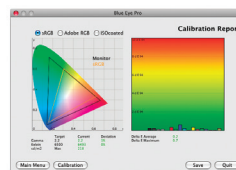

Video editing

Photo retouching

CAD

Layout

Absolute Color Accuracy

To experience the vivid colors offered by its wide color gamuts, the LaCie 324i has a contrast ratio of 1000:1. The high ratio of the brightest whites to the darkest blacks assures digital artists that their most important work is never flattened or lost to a gray cast. Further, the adjustable backlight stabilization lets users balance the background luminosity of the image to their environment. The 324i's outstanding color can be enhanced further by using the optional LaCie blue eye pro hardware calibration tool. Optimized for LaCie professional displays, the blue eye pro Proof Edition brings an added level of color accuracy for the most demanding prepress, graphic, and photographic workflows. The 324i one-touch switching allows users to choose between color presets AdobeRGB, sRGB, Grayscale, User, and Calibration.

- 10-bit P-IPS LCD panel for superior uniformity
- Wide color gamuts, 102% NTSC, 98% AdobeRGB
- Professional hardware monitor calibration
- DisplayPort, DVI-D, HDMI, Component
- Available with hood and blue eye colorimeter

Features

Ideal Dimensions

- Large 24.1" diagonal size
- High 1920x1200 resolution
- Wide 16:10 aspect ratio
- Landscape and Portrait modes

Panel Technology and Color Gamuts

- Wide gamut P-IPS panel
- Color gamuts of 102% NTSC and 98% AdobeRGB
- 10-bit gamma correction for smoother gradients
- Backlight stabilization for any working environment
- Anti-glare panel