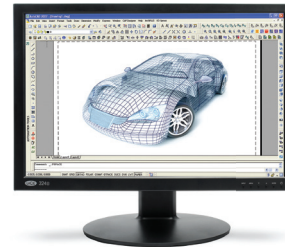

10-bit Premium IPS LCD Panel

The LaCie 324i LCD Monitor grabs your attention at first sight. Its startlingly realistic images are always vibrant and lively, no matter where you look on the display. The 324i features a P-IPS panel for a uniform presentation without spotty discoloration or inconvenient pattern distortions. Additionally, the LaCie 324i color is rated at an impressive 102% NTSC and 98% AdobeRGB. With such wide gamuts, graphic artists, photo retouchers, prepress proofers, and film editors can be confident that the 324i gives them true colors that maintain the integrity of their work. Further, the 324i's wide 24-inch panel with native 1920 x 1200 resolution allows users to display two A4 or 8.5 x 11" pages side-by-side, with room for toolbars and palettes. The 324i IPS panel also has a 178° viewing angle, which means that the display is visible from multiple axes without a change in the picture or losing any of its millions of colors. Clients never miss your most important work, no matter where they sit.

CAD

Absolute Color Accuracy