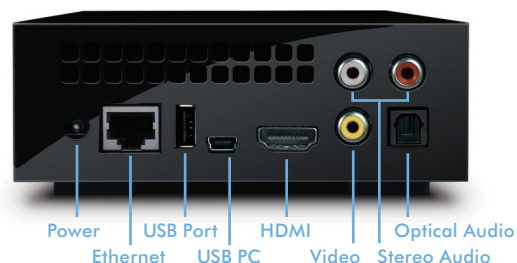

Features

- Plays all your HD movies, music and photos
- Full HD 1080p playback
- Front USB 2.0 host
- UPnP / DLNA compatible player and server
- Silent operation
- User-friendly remote control and user interface

Box Content

- LaCinema Classic HD
- External power adapter
- Remote control (includes 2 x AAA batteries)
- HDMI cable
- Composite video and audio cable
- USB 2.0 cable
- Ethernet (network) cable
- PV TwonkyMedia Server 5.1

Minimum System Requirements

- Computer with an Ethernet network adapter
- Latest version of Windows® XP, Windows Vista®, Windows 7 / Mac OS X 10.4, 10.5, 10.6 / Linux 2.6
- Minimum free disk space: 600MB recommended
- Ethernet switch or router
- DNLA/UPnP media server for DLNA player support

LaCinema Classic HD

Item Number	301864	301865
Capacity*	1TB	2TB
Interface	USB 2.0	
Video Codecs	MPEG-1, MPEG-2 / HD, MPEG-4, DIVX, DIVX HD, XVID, H.264 HD, WMV9 HD, VC-1	
Video Format	AVI, MP4, MKV, WMV, DivX, DAT, MOV, MPEG, VOB, ASF, TS, TP, TRP, M2TS, DVR-MS, DVD-Video (ISO, Video_TS)	
Resolution	Up to 1920x1080p	
Video Upscaling	1080p for standard definition movies	
Audio	MP3, WMA, WAV/PCM/LPCM, AAC*, OGG, FLAC, AC3, MP4, MKA (*supports iTunes-encoded)	
Subtitles	SRT, SSA, SUB, SMI, PSB, ASS	
Playlist	PLS, M3U, WPL (Windows Media Player, Winamp compatible)	
Dolby Digital | DTS	Multichannel decoding via Optical SPDIF and HDMI to digital home amplifier	
Photo	JPEG*, PNG, GIF, BMP, TIFF/TIF (*excluding progressive jpeg)	
Output	Video: HDMI 1.3, Composite (CVBS) | Audio: Optical, Stereo	
Network	Ethernet 10/100 Mbps, DLNA compatible, Media Player and Server, and SMB Client and Server	
Multimedia Network	UPnP / DLNA*: Media Player and Server (*compatible); Network folder: Client and Server (CIFS/SAMBA)	
File Systems	NTFS, FAT32, HFS+ (non journaled)	
Dimensions	117 x 193 x 45 mm / 4.6 x 7.6 x 1.8 in.	
Weight	950 g / 33.5 oz.	
Warranty	2-year limited	

* 1 TB (Terabyte) = 1000GB. 1GB = 1,000,000,000 bytes. Total accessible capacity varies depending upon operating environment (typically 10–15% less).

** Calculations are based on 700MB per MPEG movie, 3MB per JPEG photo file, and 3MB per MP3 song. These values often vary.

© 2009, LaCie. The LaCie logo is a trademark of LaCie. Other product and brand names mentioned herein may be trademarks or registered trademarks of their respective owners. This product cannot be used in violation of any copyright or other Intellectual Property rights. It may only be used in connection with materials legally owned or licensed to the user. Specifications and appearance are given as guidelines and may change without notice. Television is not included. www.lacie.com